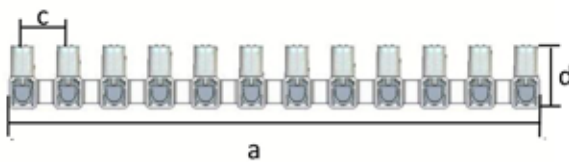

CE - Grade Terminal Blocks

Economy Class

T - S(L) series

Housing: Fire Retardant Thermoplastic (conform to EN60998)

Metal Part: Plated Inserts

Temperature: Up to 80°C

Colours: White or Black

Specification

	<u>T04</u>	<u>T06</u>	<u>T10</u>	<u>T16</u>	<u>T25</u>
Voltage (V)	450	450	450	750	750
Ampere (A)	3 - 6	10	16	30	60
Wiring Capacity up to (mm ²)	2.5 - 4.0	6.0	12.0	16.0	25.0

Dimensions (mm)	<u>T04</u>	<u>T06</u>	<u>T10</u>	<u>T16</u>	<u>T25</u>
Length (a)	93.5	116.5	139.3	169.5	193.4
Width (b)	17.8	20.0	23.4	28.0	36.0
Spacing (c)	8.0	10.0	12.0	14.5	16.5
Height (d)	12.2	14.0	16.3	20.9	26.3

Product Code

T___ - 12 S (L)

04,06 No. of poles = 12 poles

10,16,25